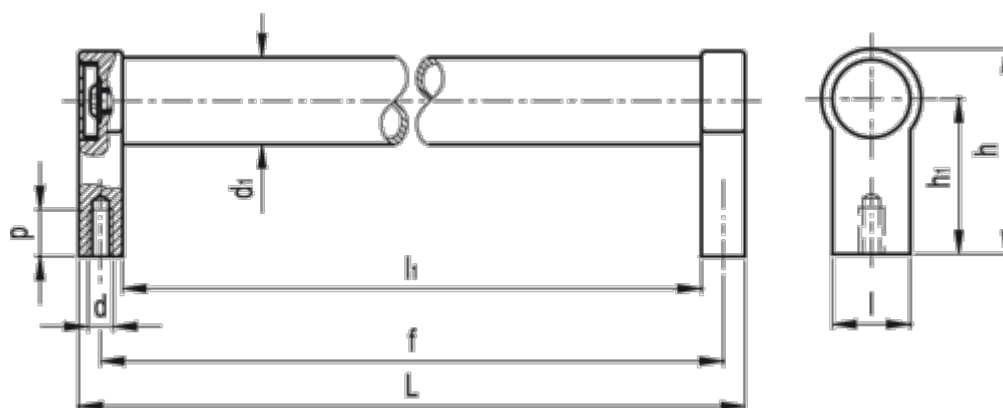

Data Sheet

Article number: 20569301000

Description: E+G Tubular handle GN333.1-30-1000-A-EL
A Mounting from back

Measures

d = M8

d1 = 30

f = 1000

h = 68

h1 = 51

L = 1017

l1 = 983

p = 15